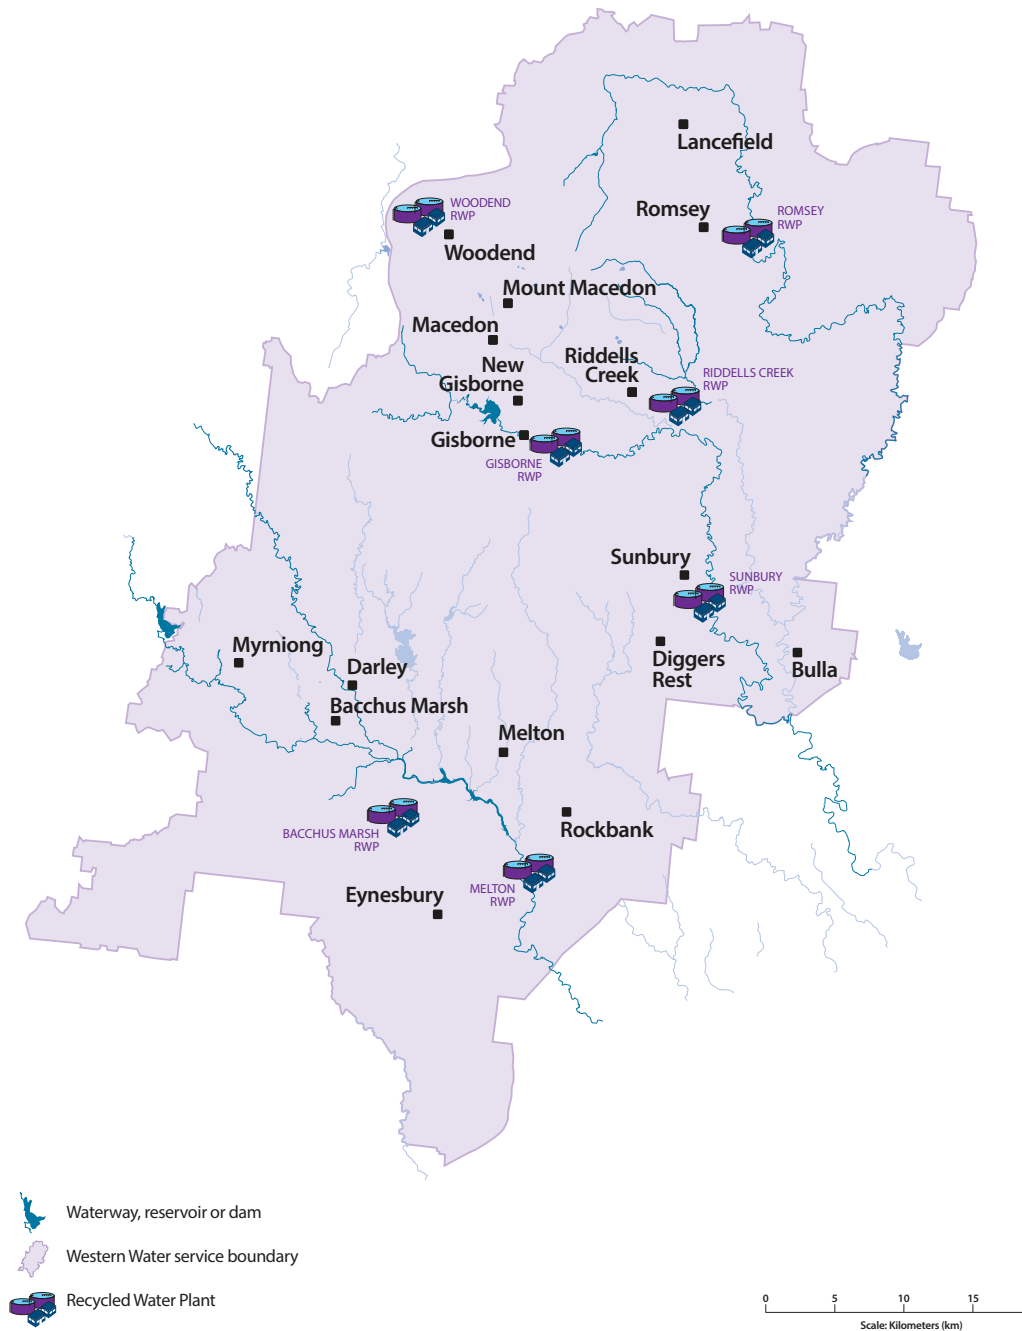

Western Water Recycled Water Plants Map

Western Water operates seven recycled water plants which treat sewerage from customer properties and produce recycled water for reuse.

FS-RECYCLED WATER PLANTS MAP - JUN 2020